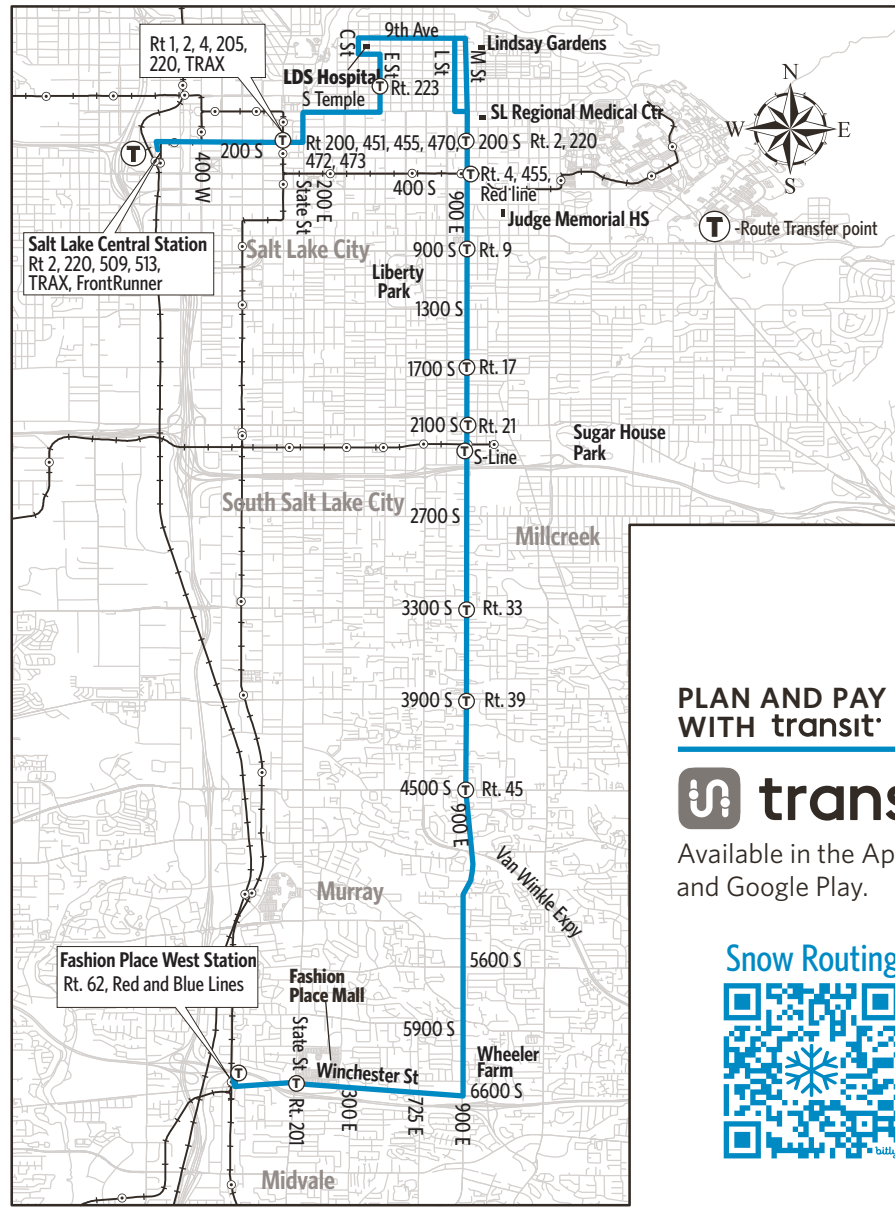

SEE SOMETHING?
SAY SOMETHING!

To contact UTA police:
Call: 801-287-EYES (801-287-3937)
Or Text UTATIP and your tip to 274637

INTERPRETER

801-RIDE-UTA
call (801-743-3882)
Toll-Free (888-743-3882)

Interprete 口譯 thông dịch viên
해석자 tumač переводчик
インタプリタ Dolmetscher ৯৯

Route 209 - 900 East

PLAN AND PAY WITH transit

transit
Available in the App Store and Google Play.

For Information Call 801-RIDE-UTA (801-743-3882)
outside Salt Lake County 888-RIDE-UTA (888-743-3882)
www.rideuta.com

209

900 East

HOW TO USE THIS SCHEDULE

Determine your timepoint based on when you want to leave or when you want to arrive. Read across for your destination and down for your time and direction of travel. A route map is provided to help you relate to the timepoints shown. Weekday, Saturday & Sunday schedules differ from one another.

UTA SERVICE DIRECTORY

- General Information, Schedules, Trip Planning and Customer Feedback: 801-RIDE-UTA (801-743-3882)
- Outside Salt Lake County call 888-RIDE-UTA (888-743-3882)
- For 24 hour automated service for next bus available use option 1. Have stop number and 3 digit route number (use 0 or 00 if number is not 3 digits).
- Pass By Mail Information 801-287-2204
- For Employment information please visit <http://www.rideuta.com/careers/>
- Travel Training 801-287-2275

LOST AND FOUND

Weber/South Davis: 801-626-1207 option 3
Utah County: 801-227-8923
Salt Lake County: 801-287-4664

FARES

Exact Fare is required. Fares are subject to change.

ACCESSIBLE SERVICE

Wheelchair accessible buses are available on all routes. Alternate format schedules are available upon request. Telephone communication for deaf/hearing impaired persons is available by dialing 711.

TRANSFERS

Upon payment of a fare, a transfer is good for travel in any direction, including return trip, for two (2) hours until the time cut. The value of a transfer towards a fare on a more expensive service is the regular cash fare.

BIKES ON BUSES

The Bikes on Buses service is available on all buses, except Paratransit.

HOLIDAYS

Please check rideuta.com for holiday service information.